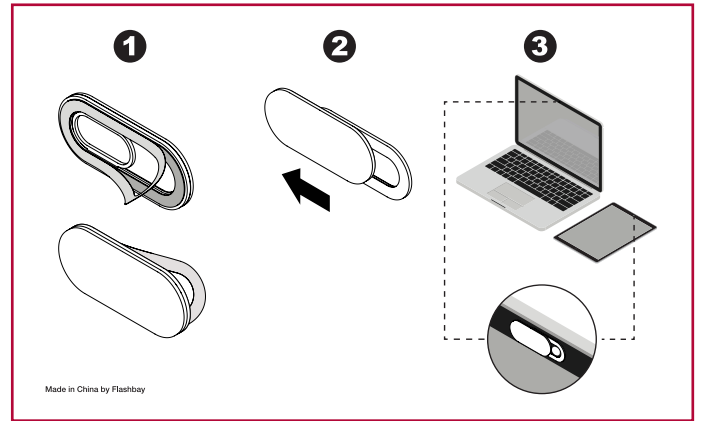

Default Artwork

Front

Back

Your Artwork

 **3mm** - Bleed Area

 Branding Area

 Webcam Cover