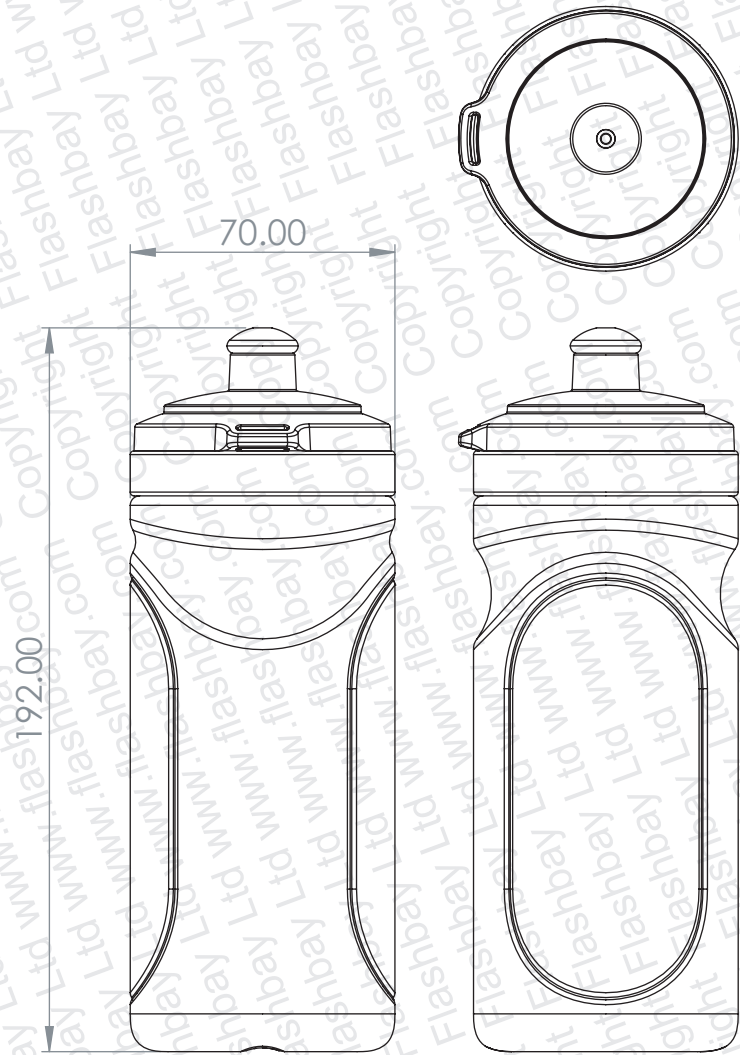

PRODUCT
Refresh

CODE
RH

DIMENSIONS
mm

SCALE
1:2

500ml / 17oz

750ml / 25oz