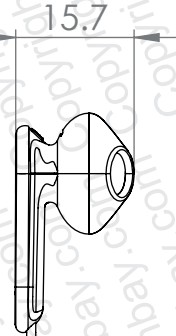

Left

Right

Total length ≈ 1260mm

PRODUCT
Grain

CODE
GN

DIMENSIONS
mm

SCALE
1:1